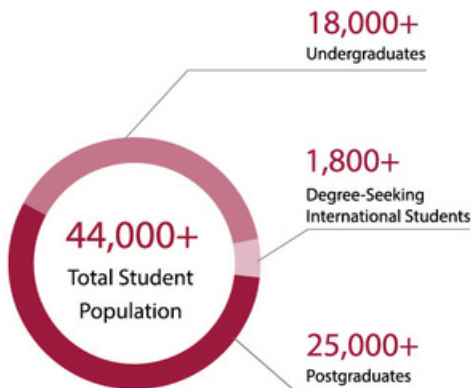

上海交通大学

SHANGHAI JIAO TONG UNIVERSITY

SJTU

QUICK FACTS

Among the top universities in the world

#51	QS 2024
#46	ARWU2023
#43	THE2023
#89	US NEWS

Faculty

3700+	Faculty
1100+	Full Professors
57	Chinese Academy of Science & Engineering Members

A Diverse Student Body

Over 2300 degree-seeking and non-degree seeking international students from around 150 countries/regions are enrolled at SJTU.

HISTORY

Chinese Academy of Sciences and Chinese Academy of Engineering Academicians 200+
Outstanding talents in total 300,000+